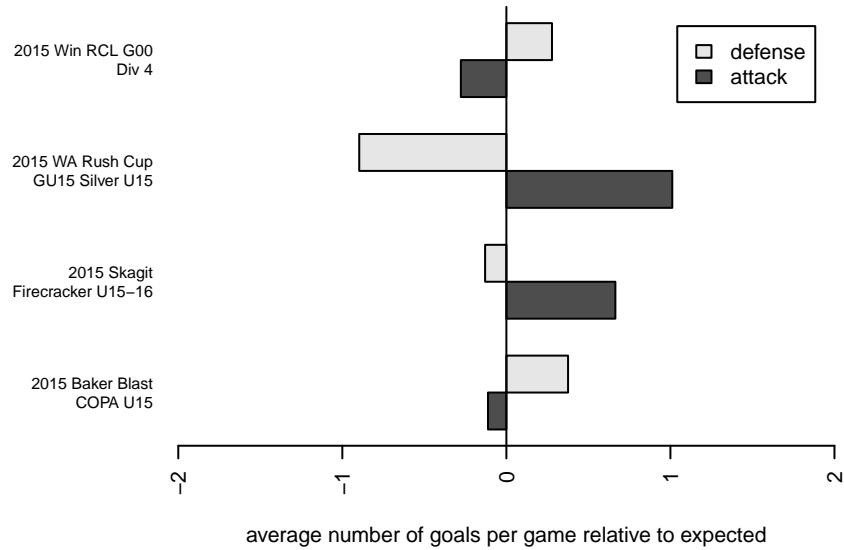

# Whatcom FC Rangers White G00

Whatcom FC Rangers  
 Bellingham, WA  
 G00 total strength=1118  
 attack=3.1 defense=2.92  
 fall league = Win RCL G00 Div 4  
 notes= Mitchell 2013

alt names used:  
 153 WFC Rangers GU15 White  
 WFC Rangers G00 White  
 WFC RANGERS GU15 WHITE (WA)  
 Whatcom FC Ra – GU00 White  
 Whatcom FC Ra – GU00 White

Venues played:  
 2015 Skagit Firecracker U15–16  
 2015 Baker Blast COPA U15  
 2015 WA Rush Cup GU15 Silver U15  
 2015 Xtreme Cup GU15  
 2015 Win RCL G00 Div 4

**Whatcom FC Rangers White G00**  
 Dots are actual minus expected GF (blue circles) and GA (red triangles).  
 Blue line is smoothed change in attack strength. Red is smoothed change in defense strength.

**attack and defense variance (black dot)  
relative to other teams  
and top 10 in region**

**attack and defense rating  
relative to others at age  
and all opponents in last 13 months**

**Performance relative to 13 month average**