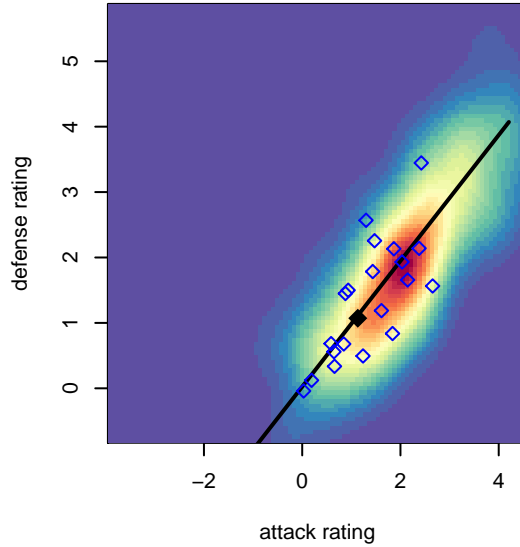

# Whatcom FC Rangers White G00

Whatcom FC Rangers  
 Bellingham, WA  
 G00 total strength=1118  
 attack=3.1 defense=2.92  
 fall league = Win RCL G00 Div 4  
 notes= Mitchell 2013

alt names used:  
 153 WFC Rangers GU15 White  
 WFC Rangers G00 White  
 WFC RANGERS GU15 WHITE (WA)  
 Whatcom FC Ra – GU00 White  
 Whatcom FC Ra – GU00 White

Venues played:  
 2015 Skagit Firecracker U15–16  
 2015 Baker Blast COPA U15  
 2015 WA Rush Cup GU15 Silver U15  
 2015 Xtreme Cup GU15  
 2015 Win RCL G00 Div 4

**Whatcom FC Rangers White G00**  
 Dots are actual minus expected GF (blue circles) and GA (red triangles).  
 Blue line is smoothed change in attack strength. Red is smoothed change in defense strength.

**attack and defense variance (black dot)  
relative to other teams  
and top 10 in region**

**attack and defense rating  
relative to others at age  
and all opponents in last 13 months**

**Performance relative to 13 month average**