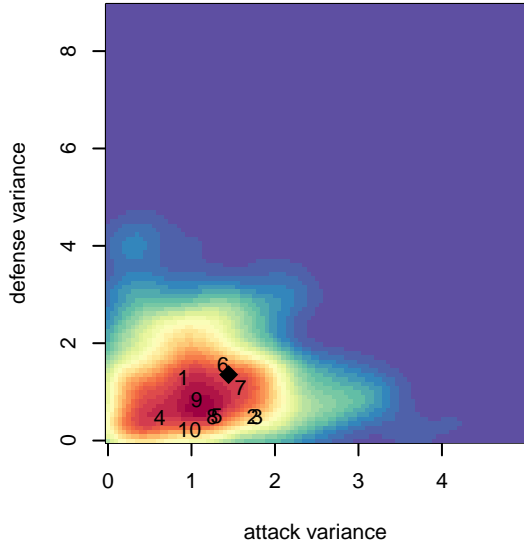

# Whatcom FC Rangers White G00

Whatcom FC Rangers  
 Bellingham, WA  
 G00 total strength=1118  
 attack=3.1 defense=2.92  
 fall league = Win RCL G00 Div 4  
 notes= Mitchell 2013

alt names used:  
 153 WFC Rangers GU15 White  
 WFC Rangers G00 White  
 WFC RANGERS GU15 WHITE (WA)  
 Whatcom FC Ra – GU00 White  
 Whatcom FC Ra – GU00 White

Venues played:  
 2015 Skagit Firecracker U15–16  
 2015 Baker Blast COPA U15  
 2015 WA Rush Cup GU15 Silver U15  
 2015 Xtreme Cup GU15  
 2015 Win RCL G00 Div 4

**Whatcom FC Rangers White G00**  
 Dots are actual minus expected GF (blue circles) and GA (red triangles).  
 Blue line is smoothed change in attack strength. Red is smoothed change in defense strength.

**attack and defense variance (black dot)  
relative to other teams  
and top 10 in region**

**attack and defense rating  
relative to others at age  
and all opponents in last 13 months**

**Performance relative to 13 month average**