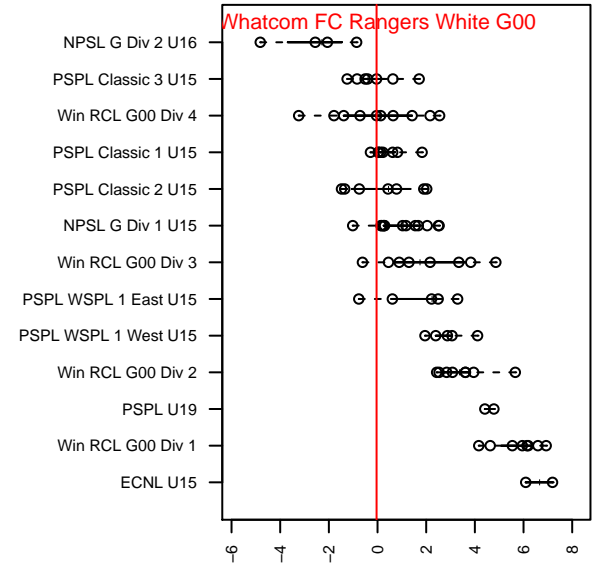

# Whatcom FC Rangers White G00

Whatcom FC Rangers  
 Bellingham, WA  
 G00 total strength=1118  
 attack=3.1 defense=2.92  
 fall league = Win RCL G00 Div 4  
 notes= Mitchell 2013

alt names used:  
 153 WFC Rangers GU15 White  
 WFC Rangers G00 White  
 WFC RANGERS GU15 WHITE (WA)  
 Whatcom FC Ra – GU00 White  
 Whatcom FC Ra – GU00 White

Venues played:  
 2015 Skagit Firecracker U15–16  
 2015 Baker Blast COPA U15  
 2015 WA Rush Cup GU15 Silver U15  
 2015 Xtreme Cup GU15  
 2015 Win RCL G00 Div 4

**Whatcom FC Rangers White G00**  
 Dots are actual minus expected GF (blue circles) and GA (red triangles).  
 Blue line is smoothed change in attack strength. Red is smoothed change in defense strength.

**attack and defense variance (black dot)  
relative to other teams  
and top 10 in region**

**attack and defense rating  
relative to others at age  
and all opponents in last 13 months**

**Performance relative to 13 month average**