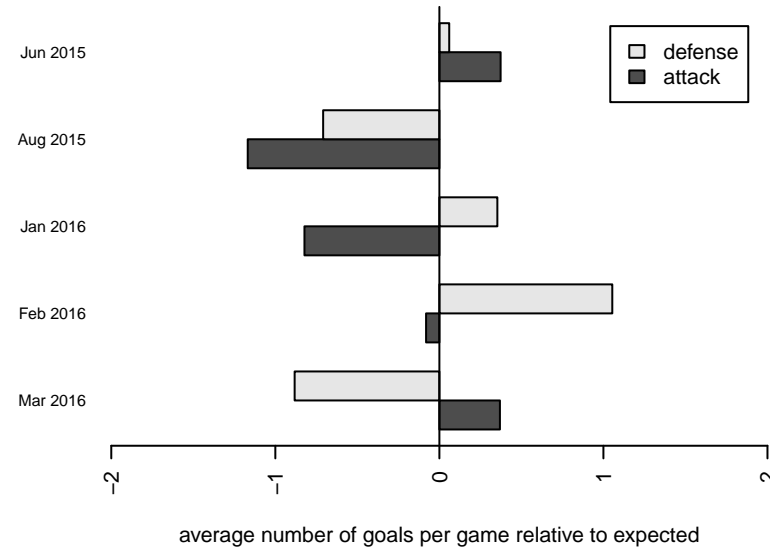

Performance relative to 13 month average