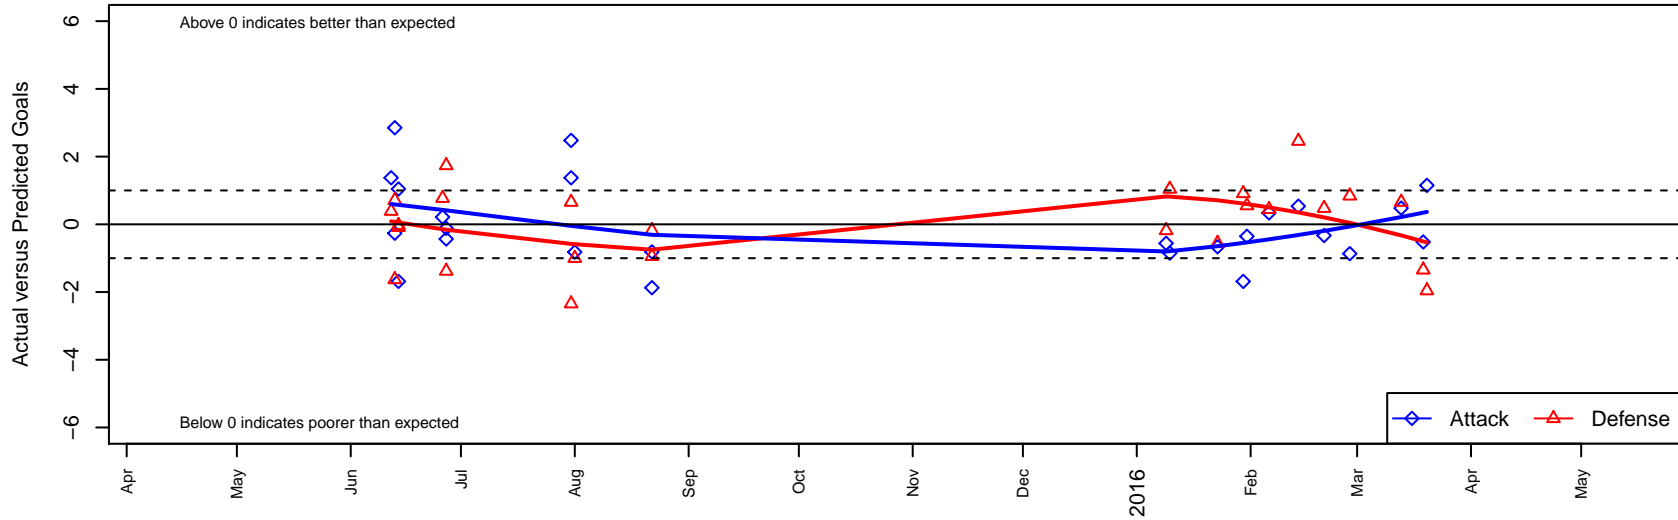

# Whatcom FC Rangers White G00

Whatcom FC Rangers  
 Bellingham, WA  
 G00 total strength=1118  
 attack=3.1 defense=2.92  
 fall league = Win RCL G00 Div 4  
 notes= Mitchell 2013

alt names used:  
 153 WFC Rangers GU15 White  
 WFC Rangers G00 White  
 WFC RANGERS GU15 WHITE (WA)  
 Whatcom FC Ra – GU00 White  
 Whatcom FC Ra – GU00 White

Venues played:  
 2015 Skagit Firecracker U15–16  
 2015 Baker Blast COPA U15  
 2015 WA Rush Cup GU15 Silver U15  
 2015 Xtreme Cup GU15  
 2015 Win RCL G00 Div 4

**Whatcom FC Rangers White G00**  
 Dots are actual minus expected GF (blue circles) and GA (red triangles).  
 Blue line is smoothed change in attack strength. Red is smoothed change in defense strength.

**attack and defense variance (black dot)  
relative to other teams  
and top 10 in region**

**attack and defense rating  
relative to others at age  
and all opponents in last 13 months**

**Performance relative to 13 month average**